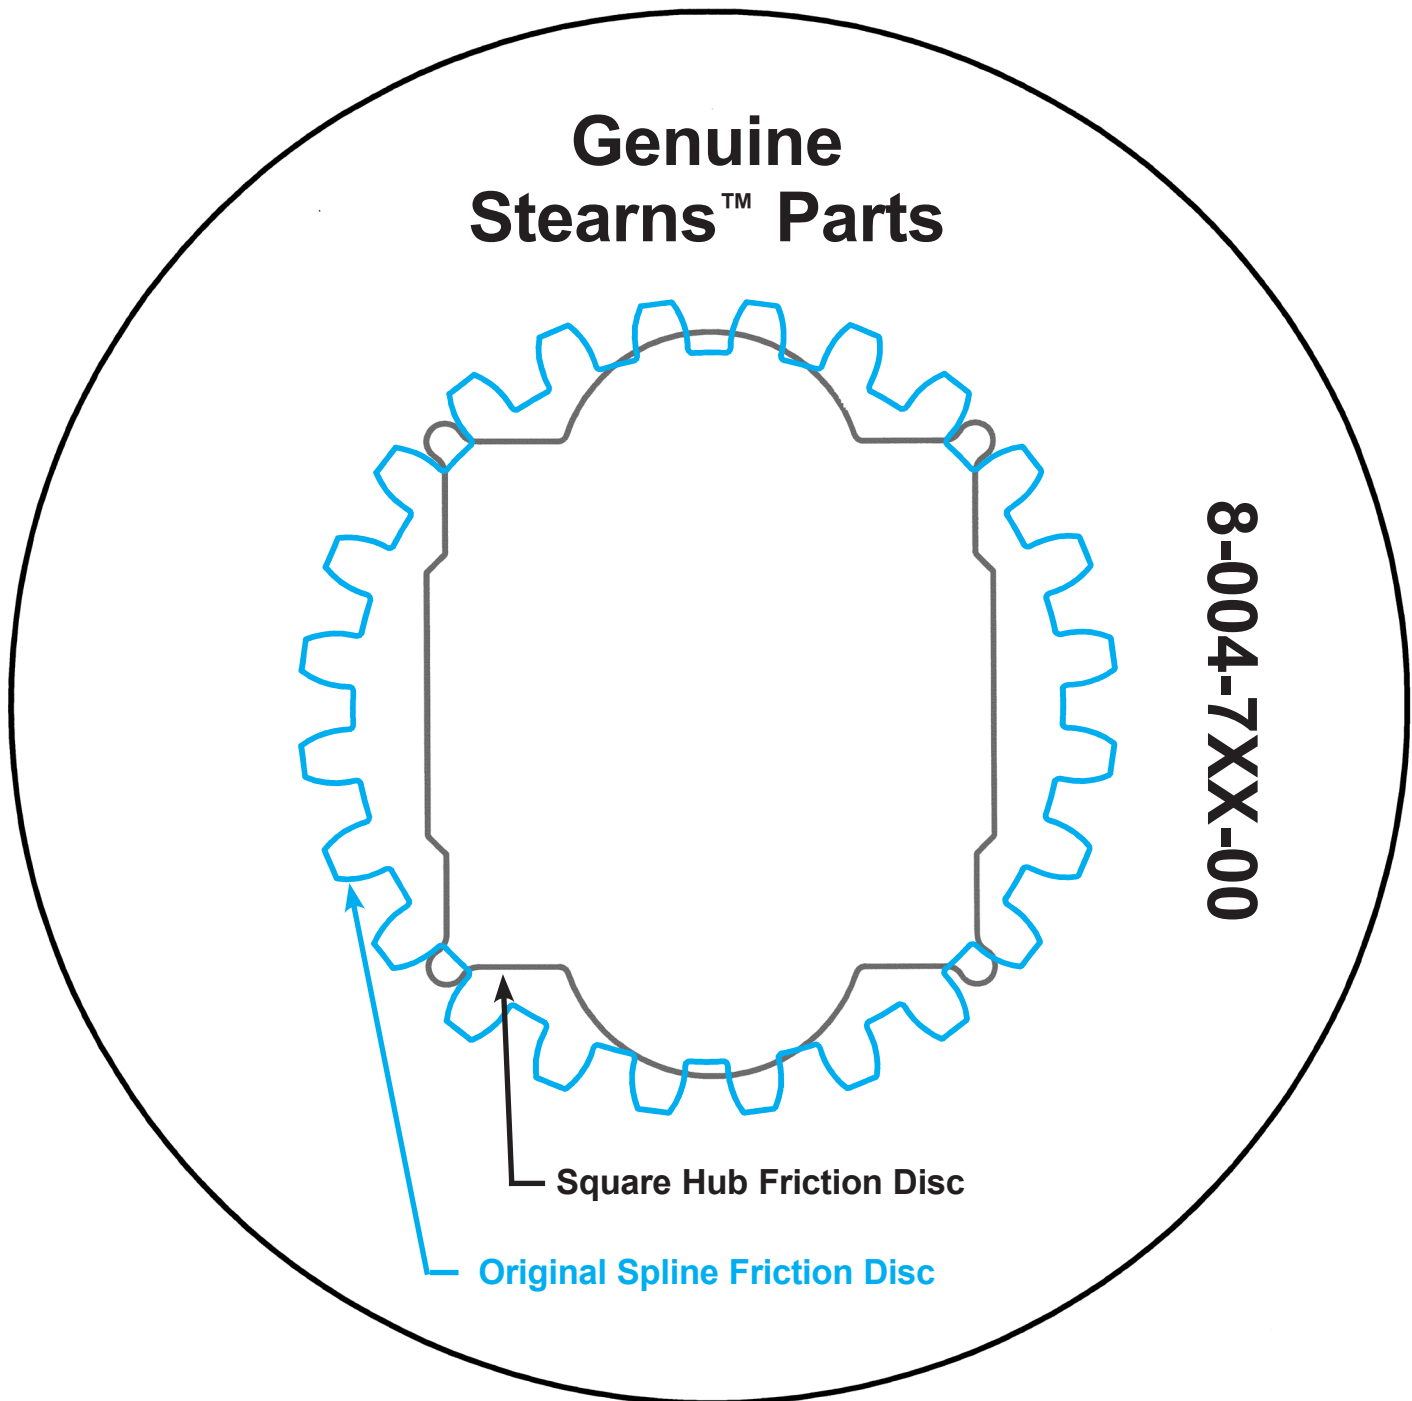

Square Hub

Original Spline Hub

Friction Disc Replacement Guide for 87,300-00 & 87,300-02 Series

Standard hub shape changed from square to splined. Use as a template to identify your proper replacement discs.

87,300-00 & 87,300-02 Friction Disc Cross Reference Chart			
Square Hub		Spline Hub	
Disc Part Number	Disc Description	Disc Part Number	Disc Description
566848600	566848600 KIT-FRIC DISC-SQ-HVY DUTY	566848800	566848800 KIT-FRIC DISC-SPLIN HD TP